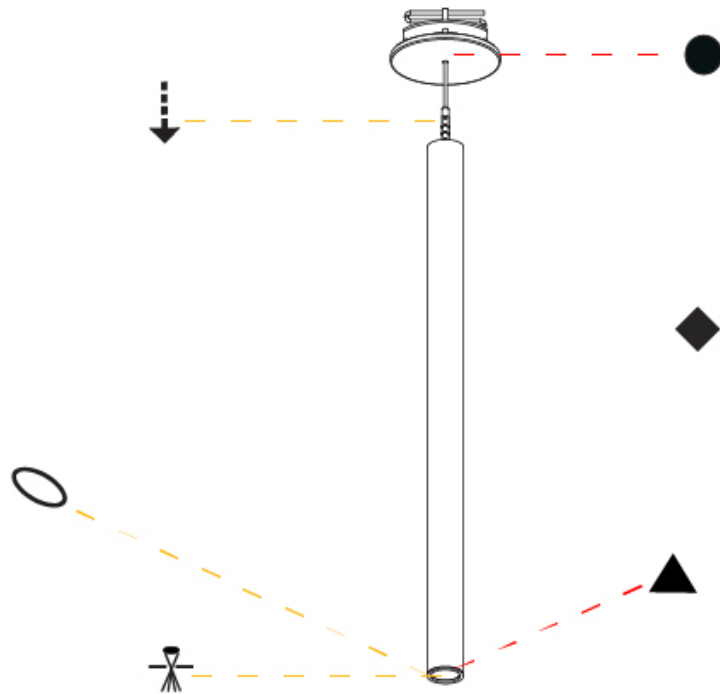

PHYSICAL

Shape: Cylinder
 Diameter (mm): 28
 Diameter (in): 1 1/8
 Height (mm): 450
 Height (in): 17 11/16
 Max. Overall Height (mm): 2450
 Max. Overall Height (in): 96 7/16
 Min. Recessing Depth (mm): 75
 Min. Recessing Depth (in): 2 15/16
 Light Distribution: Downlight
 Weight (kg): 0.504
 Weight (lbs): 1.11
 Diffuser: Shine Ring - Opal / Yellow / Orange / Red / Blue / Green
 Fixture Finish: SSR / BKV / CWI / CRY / HAB / UFT / ITA / RUA / FTG / MYG / LOD / PUS / FRO / FUP / KIA / POP / BLS / SPG / MEY / GOH / GUM / CHC / COM / ABZ / JAG / OBR / MOS / ROR
 Fixture Material: Aluminum
 Cable Details: 2000mm or 4000mm Black Cable
 Cut-out Measurements: 68mm / 2 11/16"

HANGOVER PLUG SHINE MONOPOINT RECESSED CANOPY SUSPENSION

A30844-

PROJECT

TYPE

SPECIFIER

QUANTITY

DATE

A

Shape: Cylinder
 Diameter (mm): 28
 Diameter (in): 1 1/8
 Height (mm): 450
 Height (in): 17 11/16
 Max. Overall Height (mm): 2450
 Max. Overall Height (in): 96 7/16
 Light Distribution: Downlight
 Weight (kg): 0.504
 Weight (lbs): 1.11
 Fixture Finish: [SSR / BKV / CWI / CRY / HAB / UFT / ITA / RUA / FTG / MYG / LOD / PUS / FRO / FUP / KIA / POP / BLS / SPG / MEY / GOH / GUM / CHC / COM / ABZ / JAG / OBR / MOS / ROR](#)
 Fixture Material: Aluminum
 Cable Details: [2000mm or 4000mm Black Cable](#)